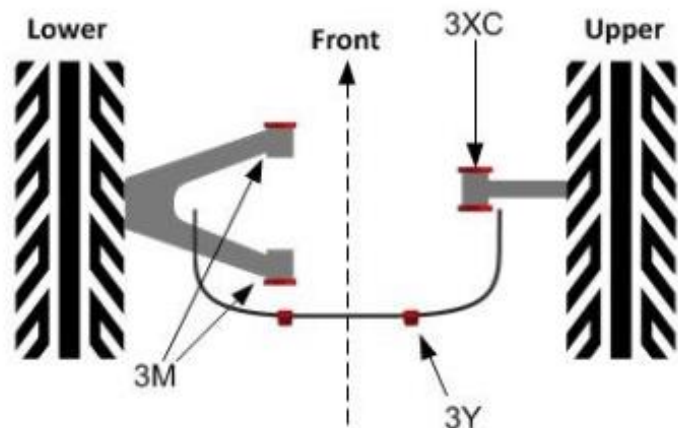

## SUSPENSION BUSH KIT

### COMFORT BLUE KIT40

Midget 1961-1980

Part Number: **RP1227CB**

Front Suspension

Rear Suspension

QUALITY PARTS AND ACCESSORIES

Triumph House, Sleaford Road, Bracebridge Heath, Lincoln LN4 2NA,  
England Telephone: 01522 568000 | E-mail: sales@rimmerbros.com