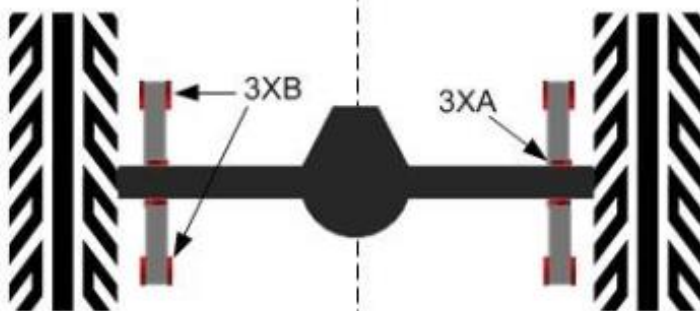

### COMFORT BLUE KIT40

Midget 1961-1980

Part Number: **RP1227CB**

Front Suspension

Rear Suspension

QUALITY PARTS AND ACCESSORIES

Triumph House, Sleaford Road, Bracebridge Heath, Lincoln LN4 2NA,  
England Telephone: 01522 568000 | E-mail: sales@rimmerbros.com